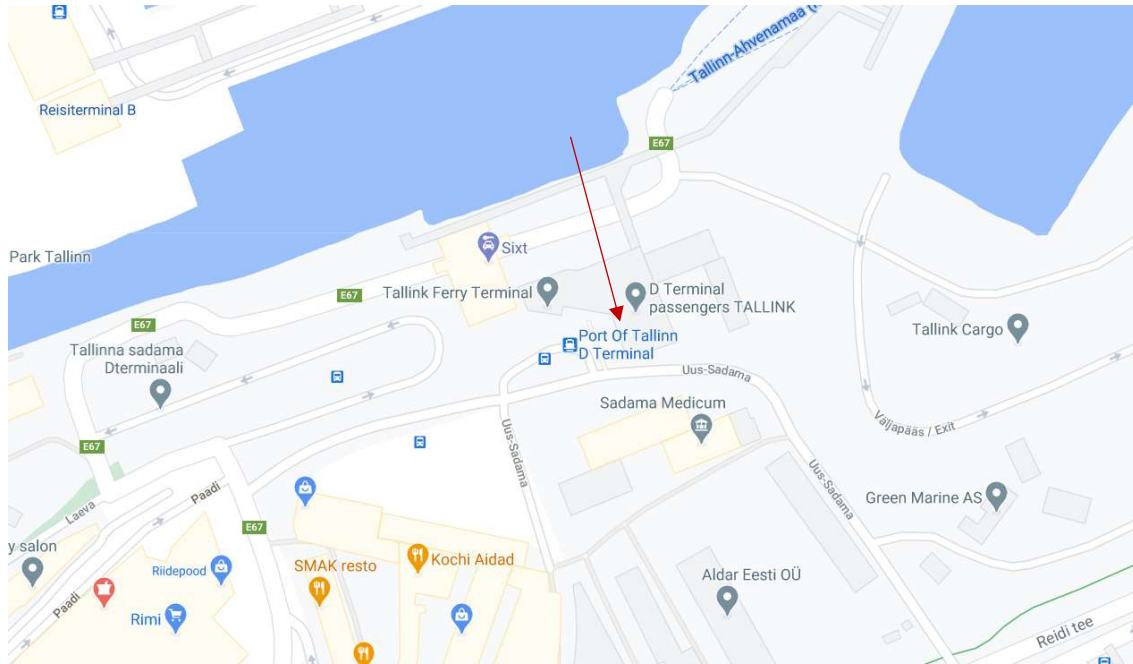

## Testing in Tallinn Port Terminal D

Testing point is inside of the Terminal D on the 1<sup>st</sup> floor. See the red arrow in the map.

When entering the main door, the test point is to the right. Service provider is Confido.

Address Uus-Sadama 24, Tallinn, [www.ts.ee/d-terminal](http://www.ts.ee/d-terminal)